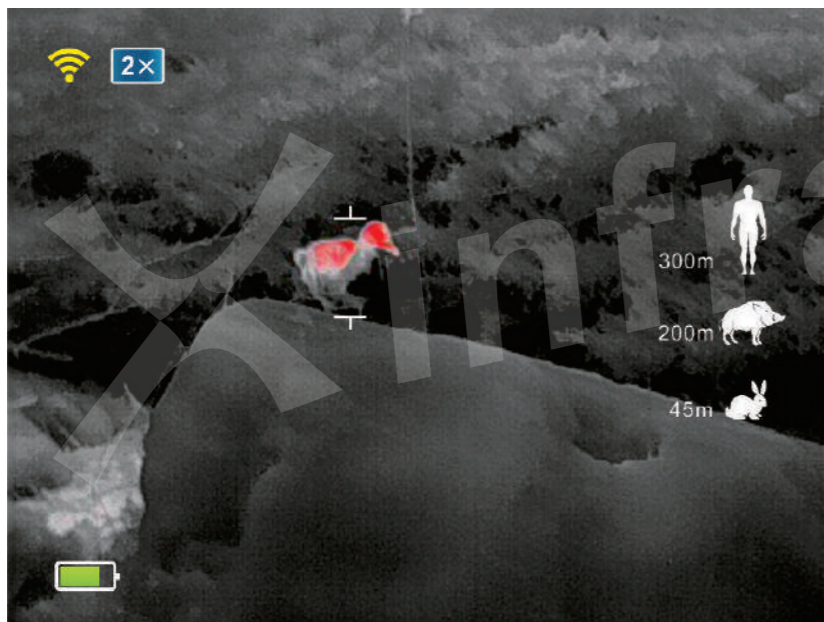

HD Micro Display

1280X960 high resolution internal display offers crisp image and vivid colors.

High Resolution

Two kinds of detector resolutions available for options: 384x288 & 640x512.

Eye II Series

Bigger display and multifunctional operations enhance and record the excellent moment of your outdoor activities.

Big and Bigger.

E3PLUS / E3MAX / E6+ / E6PRO

Components controls

Built-in Video Recorder and WiFi Connection

The monocular has 8GB build-in memory to store the captured still images and video recording and WiFi module which allows 4 connections simultaneously.

High Image Frequency

50Hz

The 50Hz refresh rate guarantees you to capture every moment that you are interested.

14x Magnification

Up to 14-time magnification to identify the target easier.

Stadiametric Rangefinder

Based on estimated heights of targets user can get the rough distance from the target with the built-in stadiametric rangefinder fast and easy.

Picture-in-Picture Function

Picture-in-Picture improves accuracy by providing a 2x magnified image of the reticle area at the top of the display. It helps to zoom in on a target while retaining the rest of the field of view visible.