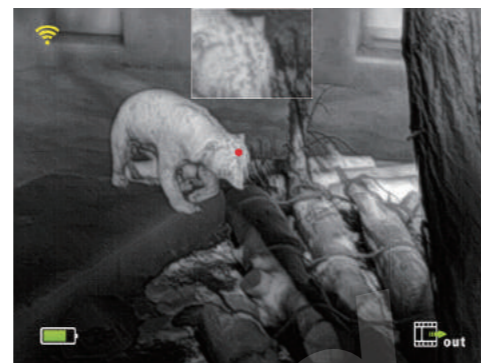

High Image Frequency

50Hz

The 50Hz refresh rate guarantees you to capture every moment that you are interested.

14x Magnification

Up to 14-time magnification to identify the target easier.

Stadiametric Rangefinder

Based on estimated heights of targets user can get the rough distance from the target with the built-in stadiametric rangefinder fast and easy.

Picture-in-Picture Function

Picture-in-Picture improves accuracy by providing a 2x magnified image of the reticle area at the top of the display. It helps to zoom in on a target while retaining the rest of the field of view visible.